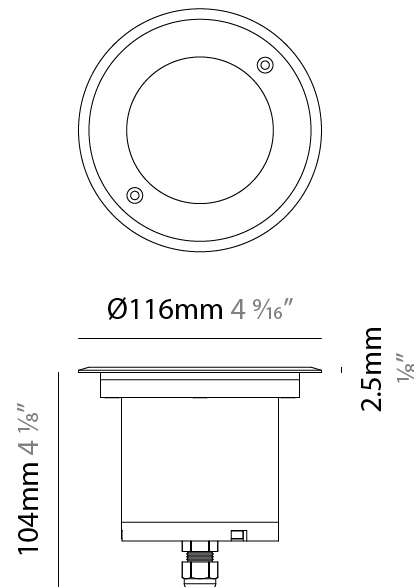

GENERAL

Series: Caliber
Subseries: Caliber 120 D
Brand: Unonovesette
Division: Exterior
Mounting Type: Recessed
Mounting Location: In-Ground
Subcategory: Drive Over

PHYSICAL

Shape: Square
Diameter (mm): 116
Diameter (in): 4 9/16
Height (mm): 104
Height (in): 4 1/8
Light Distribution: Direct
Weight (kg): 0.900
Weight (lbs): 1.98
Installation Requirement: Housing box
Diffuser: Extra clear glass 6mm
Fixture Finish: [ASB / SST](#)
Fixture Material: Stainless Steel AISI 316L
Cable Details: 350mm NS20N PCP 2x0.5 mm2

ELECTRICAL

Lamp Type: LED
Input Wattage (W): 10.4
Total Output Wattage (W): 8.6
Dimming: Non-Dimmable / 0-10V Dimming
Driver Included: No
Driver Location: Remote
Driver Type: Constant Voltage - Universal
Driver Class: Class 2
Housing: ENCP8
Input Voltage (V): 120 - 277
Output Voltage (V): 24
Constant Voltage (V): 24.06

LED

Number of LEDs: 1
Color Temperature (°K): [RGBW](#)
CRI: >90 CRI
Lamp Life (hrs): 100000

OPTICAL

Optic°: 35
Beam Angle: Medium
Adjustability: Rotational 360°; Tilt 15°

RATINGS AND CERTIFICATIONS

Certified By: Certified for North American Standards
IP rating: IP68 (not for permanent immersion)
IK Rating: IK08
Marine Grade: Stainless Steel AISI 316L