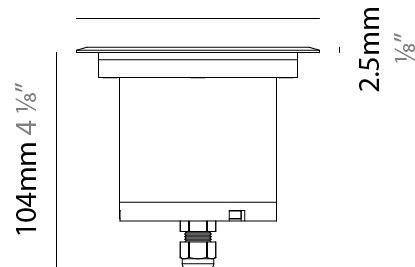

Ø116mm 4 ⁹/₁₆"