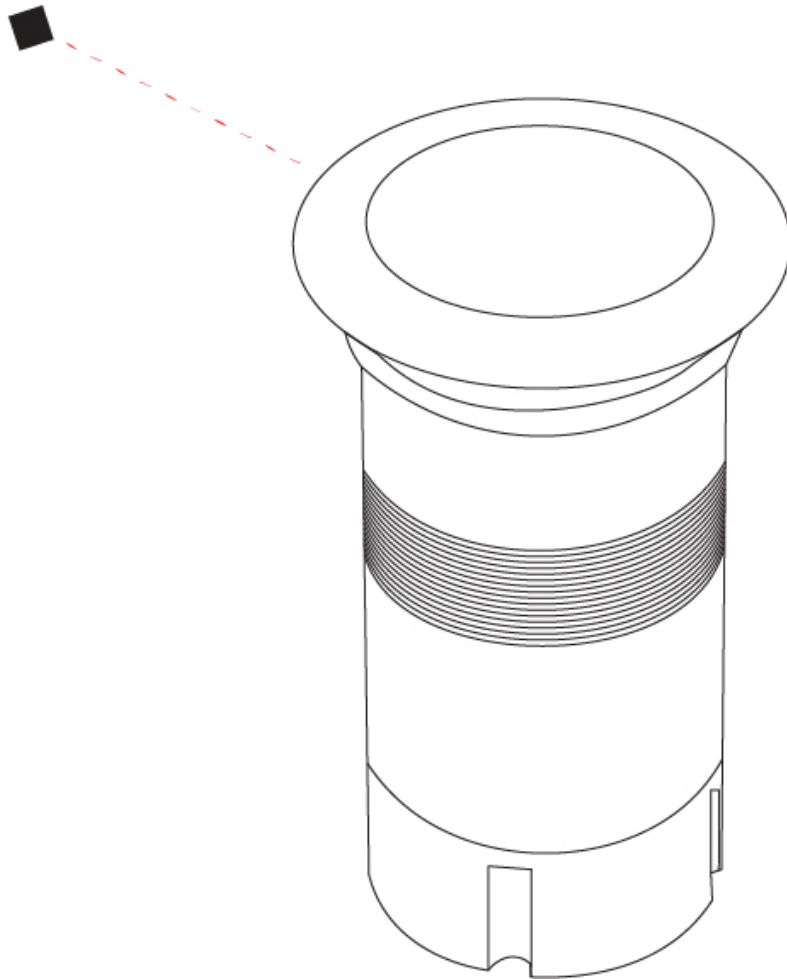

E12I0026-

PROJECT

TYPE

SPECIFIER

QUANTITY

DATE

E