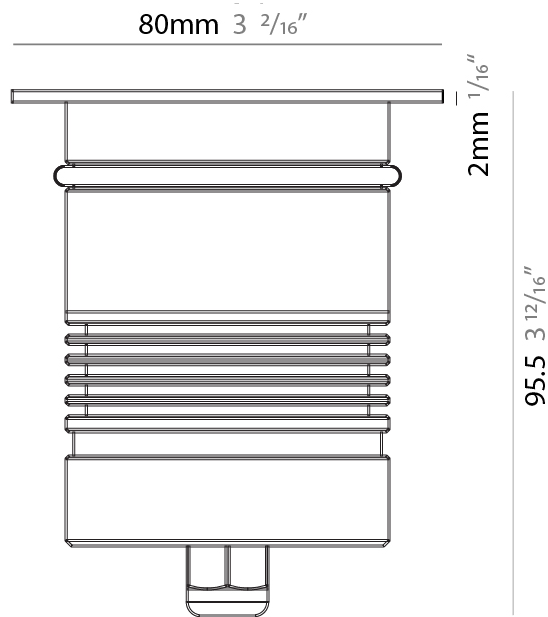

base number

1. To build a product code in our configurator select the specify button on the base model # product page
2. To build a manual product code on this datasheet choose from the options listed below in blue font and add the suffix to the base model #

GENERAL

Series: Caliber
Subseries: Caliber 80 Q
Brand: Unonovesette
Division: Exterior
Mounting Type: Recessed
Mounting Location: In-Ground
Subcategory: Drive Over

PHYSICAL

Shape: Square
Diameter (mm): 80
Diameter (in): 3 1/8"
Height (mm): 95.5
Height (in): 3 3/4"
Light Distribution: Direct
Installation Requirement: Housing box / Fixing springs
Diffuser: Extra clear / Frosted glass 6mm
Fixture Finish: Stainless Steel AISI 316L
Fixture Material: Stainless Steel AISI 316L
Cable Details: 350mm NS20N PCP 2x0.5 mm2

ELECTRICAL

Lamp Type: LED
Total Output Wattage (W): 9
Dimming: DMX
Driver Included: No
Driver Location: Remote
Driver Type: Constant Voltage - Universal
Driver Class: Class 2
Input Voltage (V): 120 - 277
Output Voltage (V): 24

LED

Number of LEDs: 1
Color Temperature (°K): RGBW
Max. Delivered Lumen (lm): 730
CRI: >90 CRI
Lamp Life (hrs): 100000
Special LEDs offerings: RGBW

OPTICAL

Optic°: 35

RATINGS AND CERTIFICATIONS

Certified By: Certified for North American Standards
IP rating: IP68 (not for permanent immersion)
IK Rating: IK08
Marine Grade: Stainless Steel AISI 316L

PROJECT	_____
TYPE	_____
SPECIFIER	_____
QUANTITY	_____
DATE	_____