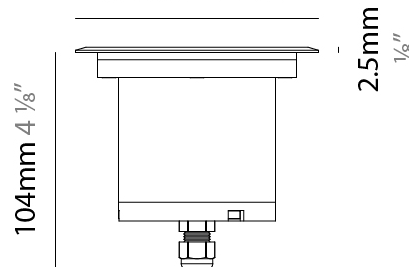

Ø116mm 4 9/16"