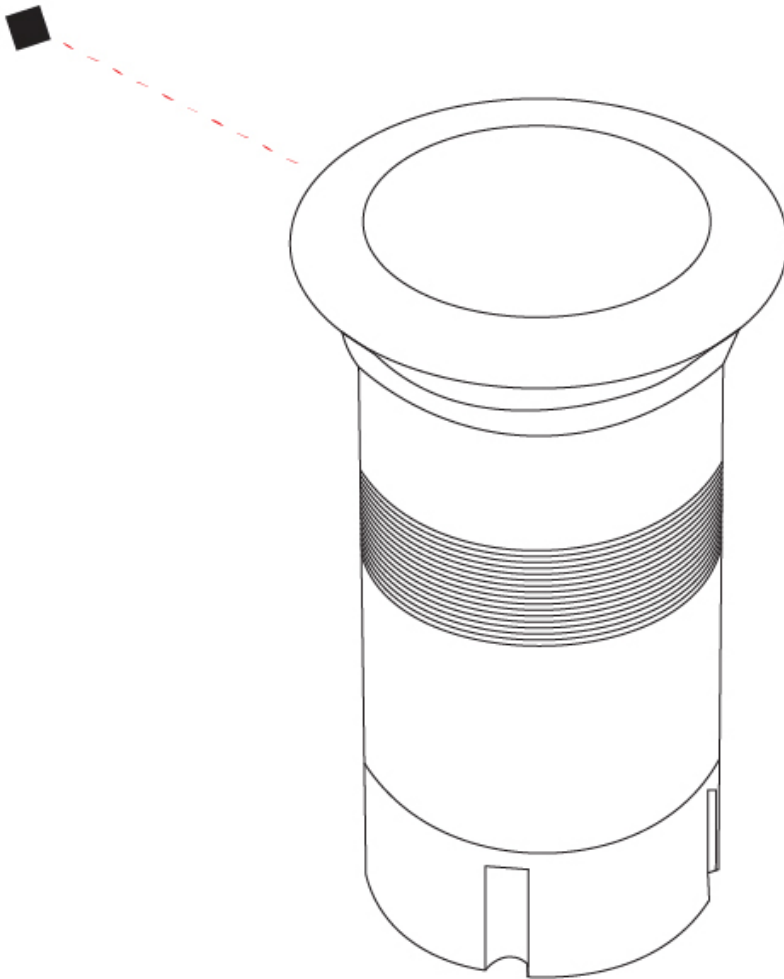

E12I0029-

PROJECT

TYPE

SPECIFIER

QUANTITY

DATE

E