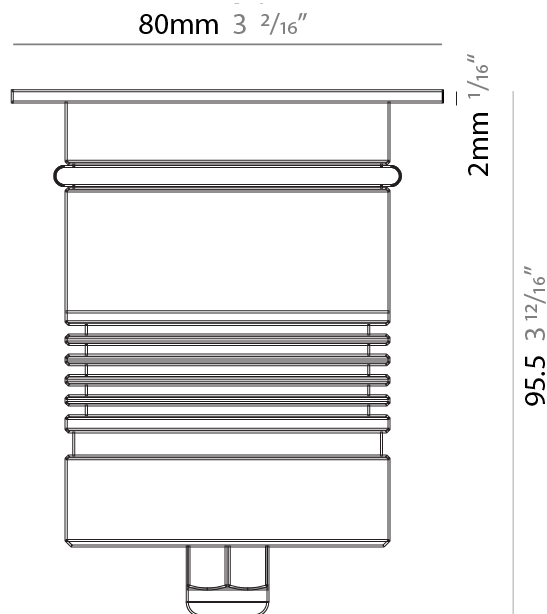

GENERAL

Series: Caliber
Subseries: Caliber 80 Q
Brand: Unonovesette
Division: Exterior
Mounting Type: Recessed
Mounting Location: In-Ground
Subcategory: Drive Over

PHYSICAL

Shape: Square
Diameter (mm): 80
Diameter (in): 3 1/8
Height (mm): 95.5
Height (in): 3 3/4
Light Distribution: Direct
Installation Requirement: Housing box / Fixing springs
Diffuser: Extra clear / Frosted glass 6mm
Fixture Finish: Stainless Steel AISI 316L
Fixture Material: Stainless Steel AISI 316L
Cable Details: 350mm NS20N PCP 2x0.5 mm2

ELECTRICAL

Lamp Type: LED
Input Wattage (W): 9.04
Total Output Wattage (W): 8.5
Dimming: Non-Dimming / Phase Dimming (120Vac only) / 0-10V Dimming
Driver Included: No
Driver Location: Remote
Driver Type: Constant Voltage - Universal
Driver Class: Class 2
Input Voltage (V): 120 - 277
Output Voltage (V): 24

LED

Number of LEDs: 1
Color Temperature (°K): 2700 / 3000 / 4000
Max. Delivered Lumen (lm): 730
CRI: >90 CRI
Lamp Life (hrs): 100000

OPTICAL

Optic°: 10 / 30 / 50 / DIF
Beam Angle: Narrow / Medium / Wide / Diffused

RATINGS AND CERTIFICATIONS

Certified By: Certified for North American Standards
IP rating: IP68 (not for permanent immersion)
IK Rating: IK08
Marine Grade: Stainless Steel AISI 316L